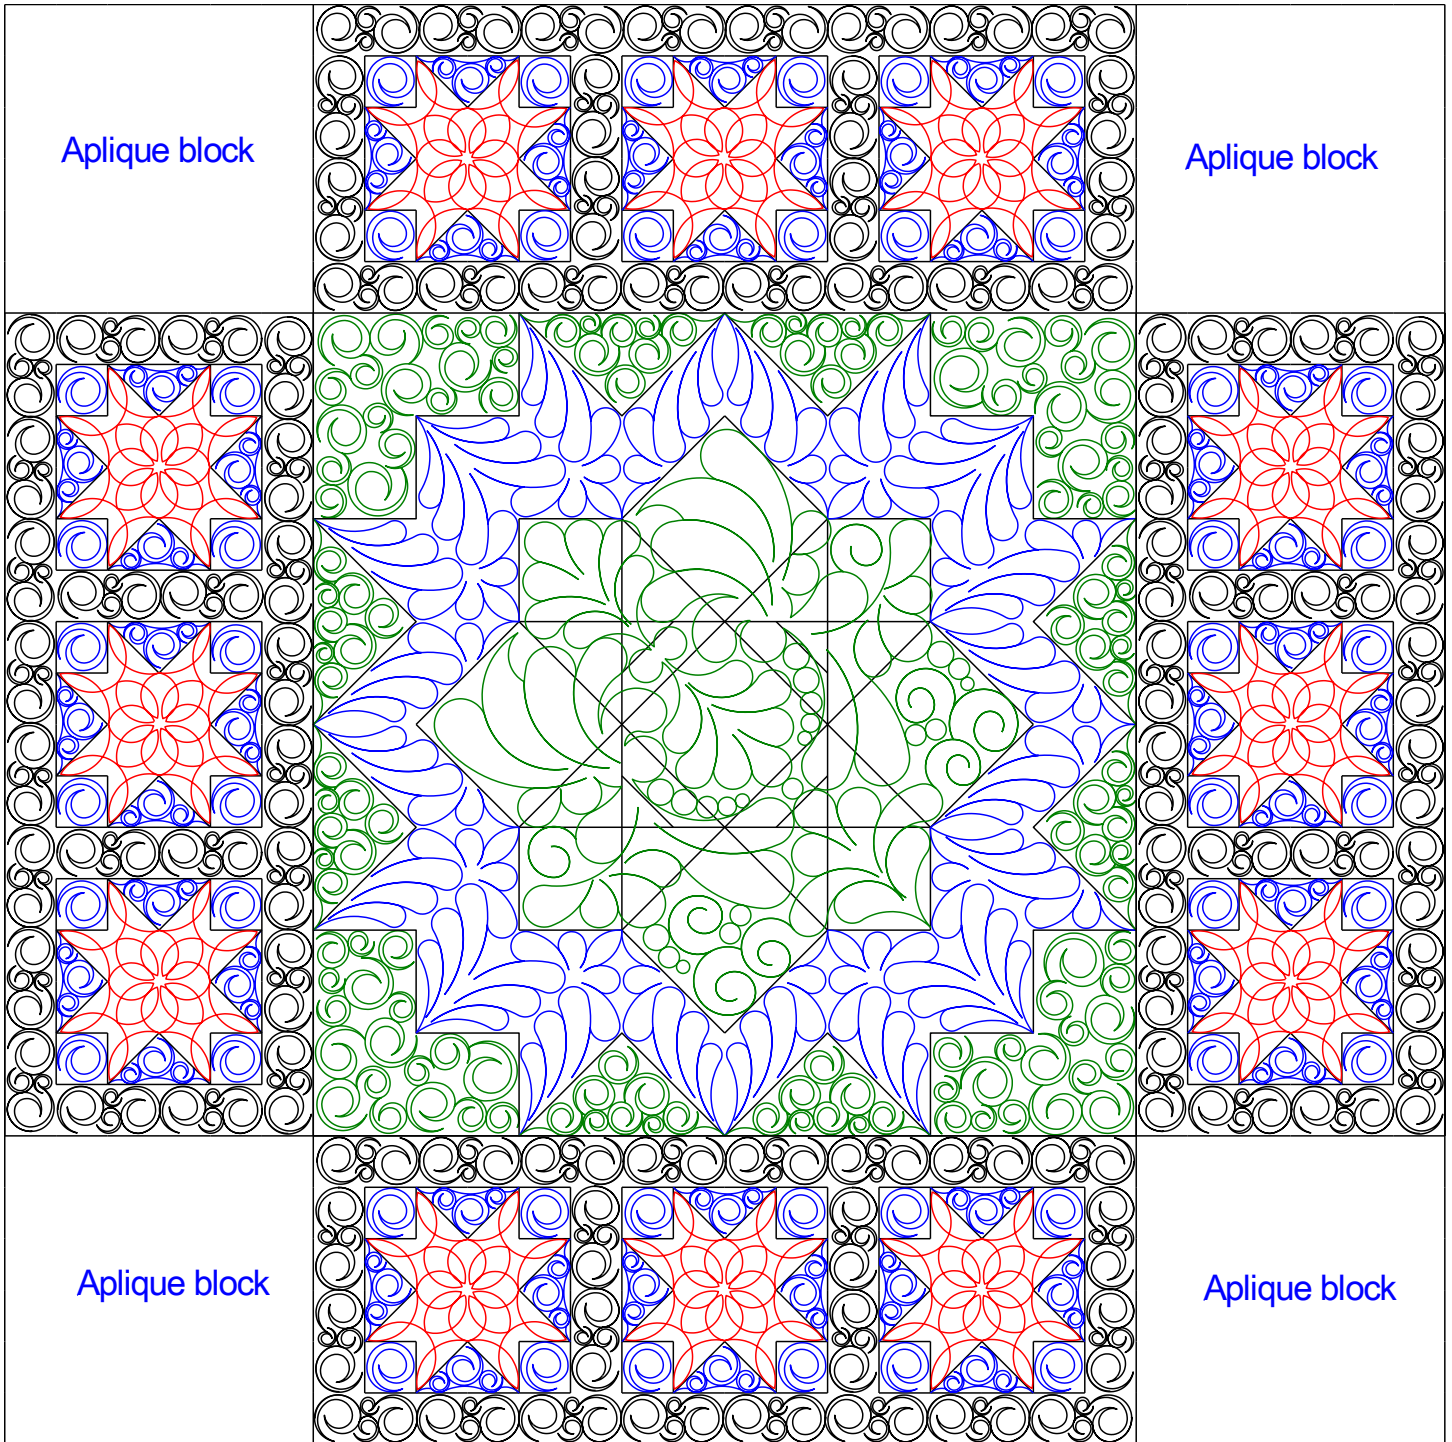

Parallelograms are usually made from two equal triangles.....

Plain and Fancy main block layout

The same block was designed to fit well in all the blocks see the layouts...

This is the quilt called Plain and Fancy it is a Quilting Treasures Block of the Month

It is meant to have applique blocks in it if you do plain block in place of the applique blocks you can use any Block quilting pattern.

The Plain and fancy main block was designed to fit all of the different star blocks