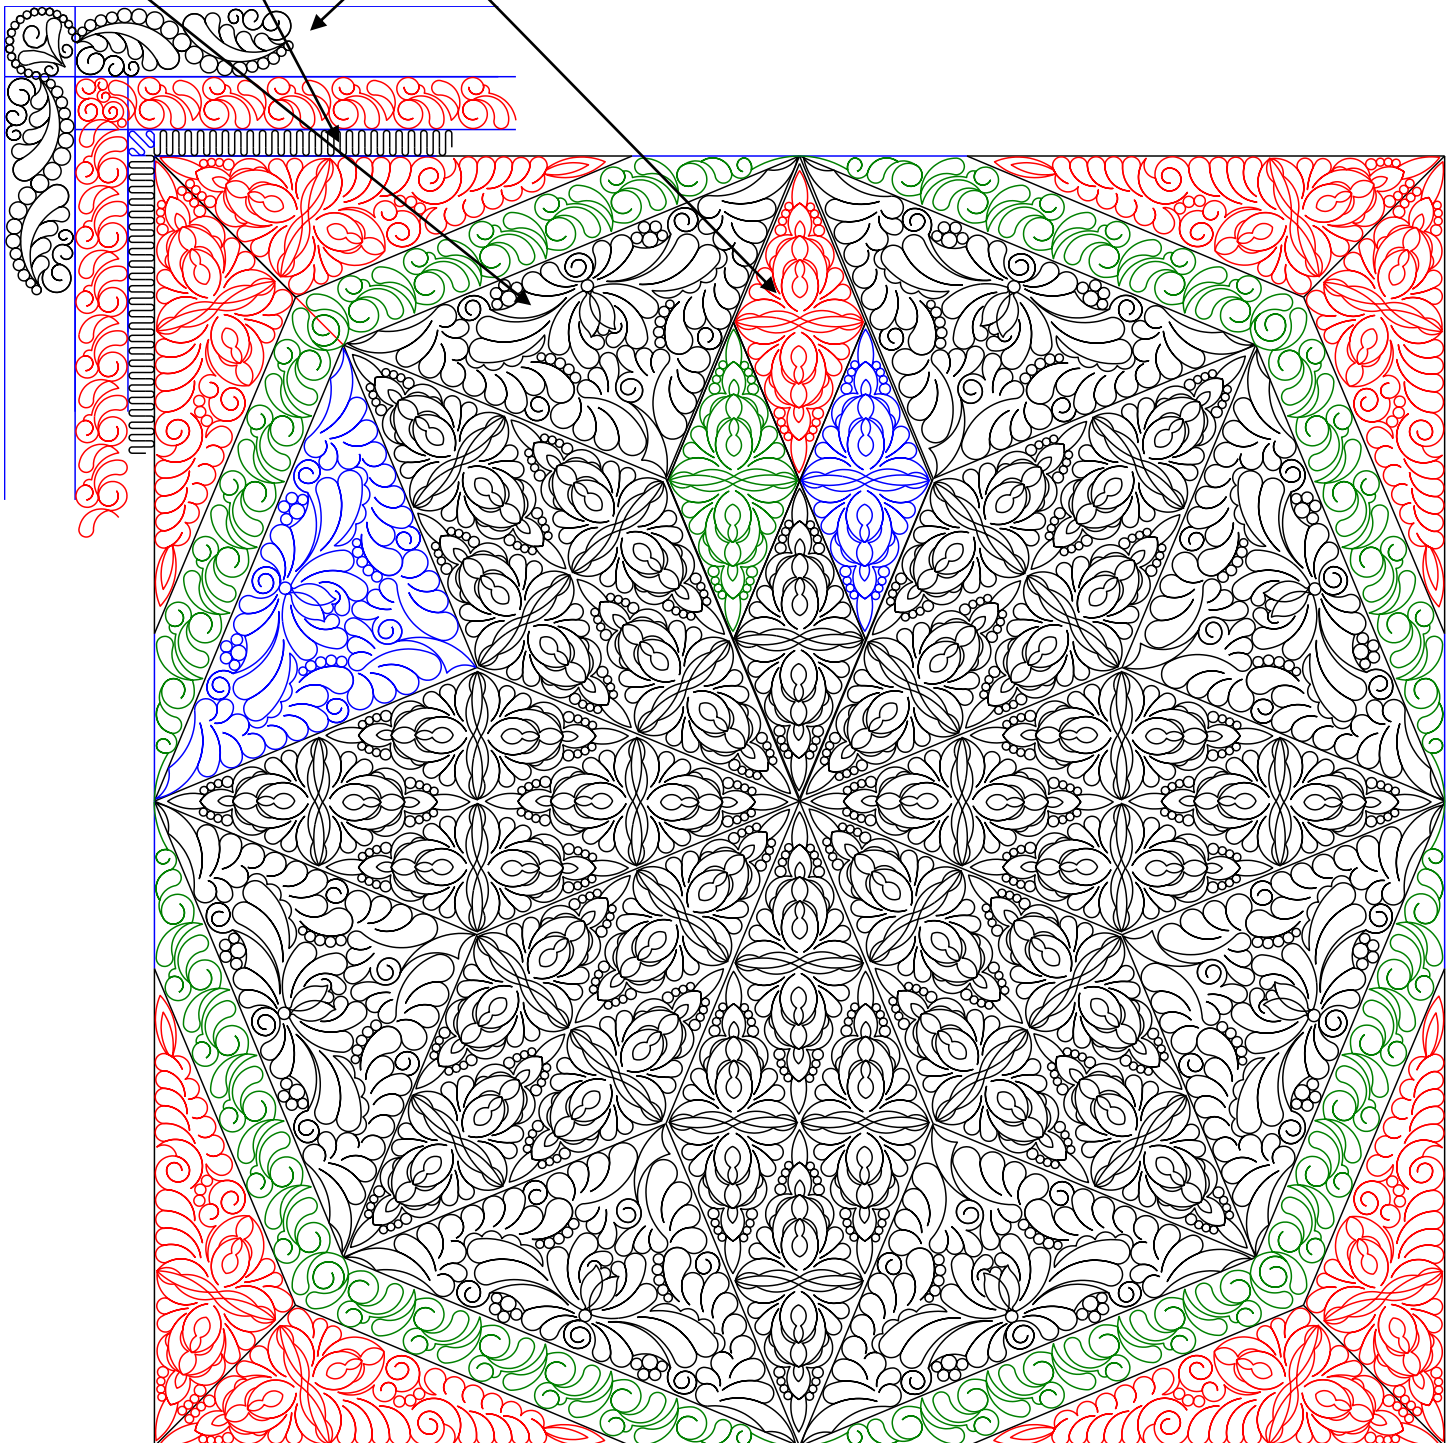

This quilt is called Sapphire Star by Jinny Byer and was featured in Mc Calls magazine in October of 2011 Quilting patterns are called Star Sapphire

Star Sapphire patterns are in this month other patterns that were used can be found in previous months as follows;

Summer Solstice Dia. 1 - can be found in April 2014 Masters club patterns

Mini Spring Bdr and Cmr - can be found in Oct. 2013 Masters club patterns

Tri 720 - can be found in Sept. 2013 Masters club patterns

CR 3 Feathers pearls Bdr and Cmr - can be found in April 2012 Masters club patterns.