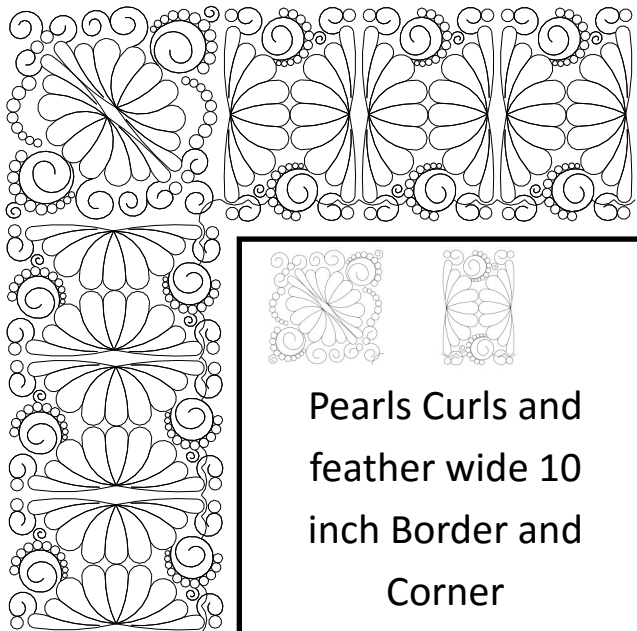

**SB Spiral Border
and Corner 4**

**MM (Mix and Match) Sea Shell
Borders and
Corners**

Frog and Grass MM
(mix and match) **Border**
and Corner

Frog and Grass MM
(mix and match) **Border**
and Corner

Sherbert 4 Border
and Corner

Grass MM Border
and Corner 3 and
Lizard MM Border

Feathers 5 Border
and Corner

Pearls Curls and
feather wide 10
inch Border and
Corner

**Wheat Delectable
Mtn Border and
Corner Block**

**Western MM (mix and match)
Borders and Corners**