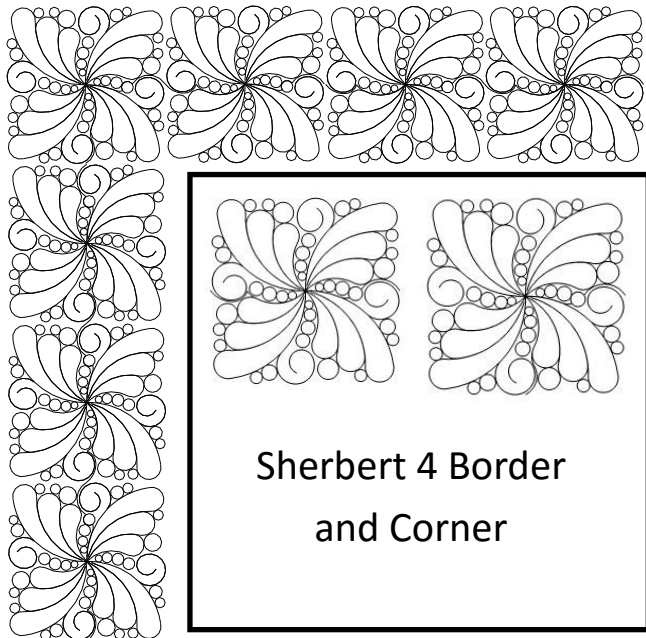

**SB Spiral Border
and Corner 4**

**MM (Mix and Match) Sea Shell
Borders and
Corners**

Frog and Grass MM
(mix and match) **Border**
and Corner

Frog and Grass MM
(mix and match) **Border**
and Corner

Sherbert 4 Border
and Corner

Grass MM Border
and Corner 3 and
Lizard MM Border

Feathers 5 Border
and Corner

Pearls Curls and
feather wide 10
inch Border and
Corner

**Wheat Delectable
Mtn Border and
Corner Block**

**Western MM (mix and match)
Borders and Corners**