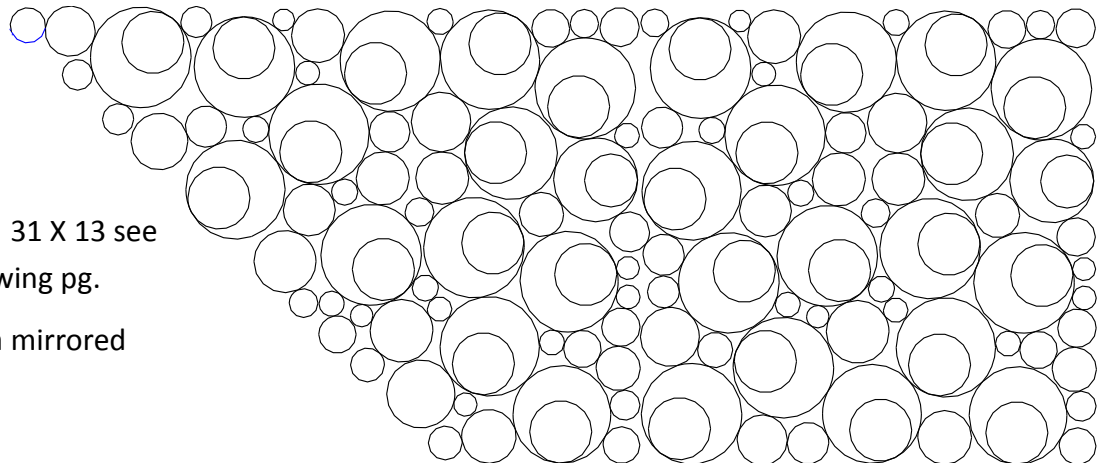

SB P2P Spiral 7 X 17.5

SB Spiral 9 Blk 1

Windee Bdr

Star burst quilt layout 2

SB Spiral Bdr 4 and  
SB Spiral Bdr 4 Crnr

SB Bubble 9 Blk

SB Lg Bubble Trapezium 31 X 13 see  
layout suggestions following pg.

You also receive this in a mirrored  
pattern

Star burst quilt quilt design by, Dereck Lockwood

Quilt patterns by Nancy Haacke layout 2

Patterns used in this layout; SB P2P Spiral 7 X 17.5, SB Spiral Blk 1, SB Spiral Bdr 4, SB Spiral Bdr 4 Crnr,  
Windee Bdr, SB Bubble 9 Blk, SB Lg Bubble Trapezium 31 X 13