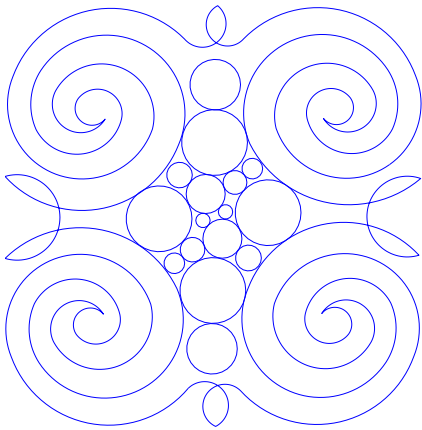

SB P2P Spiral 7 X 17.5

SB Spiral 9 Blk 1

Windee Bdr

Star burst quilt layout 2

SB Spiral Bdr 4 and  
SB Spiral Bdr 4 Crnr

SB Bubble 9 Blk

SB Lg Bubble Trapezium 31 X 13 see  
layout suggestions following pg.

You also receive this in a mirrored  
pattern

Star burst quilt quilt design by, Dereck Lockwood

Quilt patterns by Nancy Haacke layout 2

Patterns used in this layout; SB P2P Spiral 7 X 17.5, SB Spiral Blk 1, SB Spiral Bdr 4, SB Spiral Bdr 4 Crnr,  
Windee Bdr, SB Bubble 9 Blk, SB Lg Bubble Trapezium 31 X 13