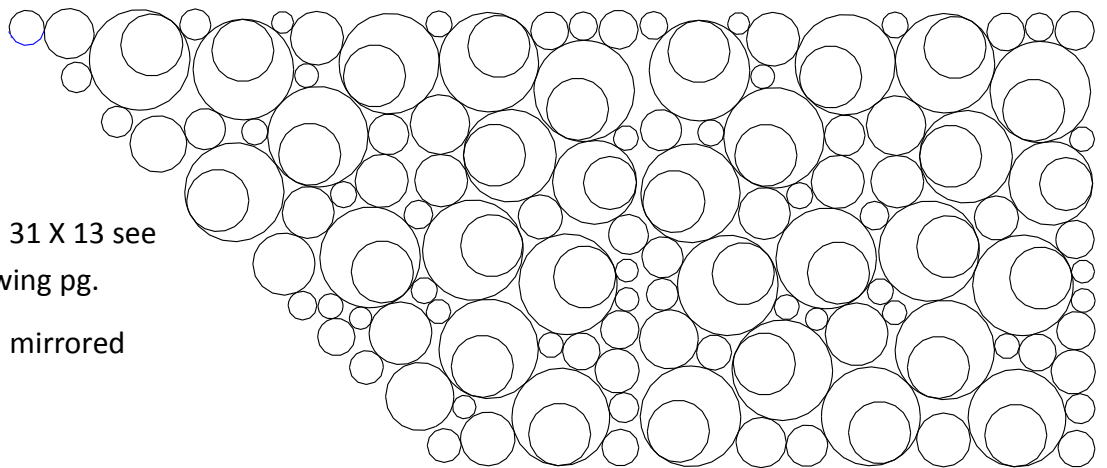

Starburst quilt layout 1

SB P2P Spiral 7 X 17.5

SB P2P Spiral Sq on Pt 9

SB Spiral Bdr 4 and
SB Spiral Bdr 4 Crnr

Windee Bdr

SB Bubble 9 Blk

SB Lg Bubble Trapezium 31 X 13 see
layout suggestions following pg.

You also receive this in a mirrored
pattern

“Starburst quilt” by; Dereck Lockwood

Patterns used in this layout; SB P2P Spiral 7 X 17.5, SB P2P Spiral Sq on Pt 9, SB Spiral Bdr 4, SB Spiral Bdr 4 Cnr, Windee Bdr, SB Bubble 9 Blk, SB Lg Bubble Trapezium 31 X 13

Patterns designed by; Nancy Haacke

Star burst quilt layout 1