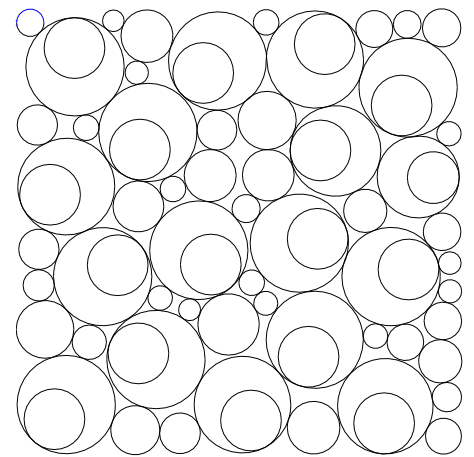

Starburst quilt layout 1

SB P2P Spiral 7 X 17.5

SB P2P Spiral Sq on Pt 9

SB Spiral Bdr 4 and
SB Spiral Bdr 4 Crnr

Windee Bdr

SB Bubble 9 Blk

SB Lg Bubble Trapezium 31 X 13 see
layout suggestions following pg.

You also receive this in a mirrored
pattern

“Starburst quilt” by; Dereck Lockwood

Patterns used in this layout; SB P2P Spiral 7 X 17.5, SB P2P Spiral Sq on Pt 9, SB Spiral Bdr 4, SB Spiral Bdr 4 Cnr, Windee Bdr, SB Bubble 9 Blk, SB Lg Bubble Trapezium 31 X 13

Patterns designed by; Nancy Haacke

Star burst quilt layout 1